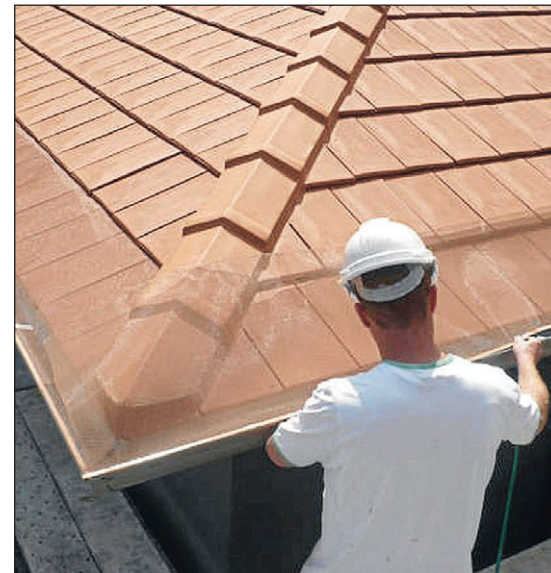

Gutter Mesh Gutter Guard will minimise the accumulation of leaves which could fuel fires.