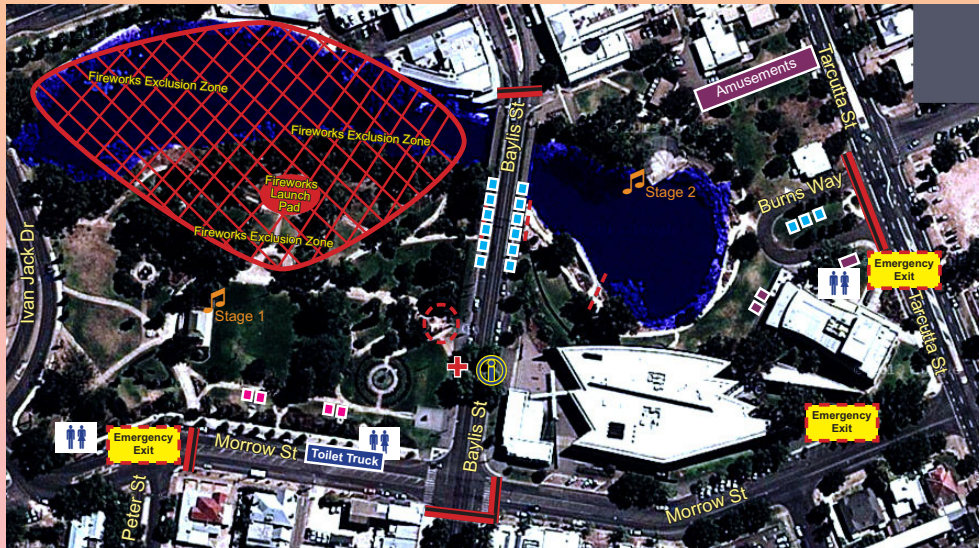

### WAGGA LIVE NEW YEAR'S EVE EVENT Site Map

- Key**
- + First Aid
  - i Information Tent
  - Food Stalls
  - Marquee Area
  - ♿ Toilets
  - 🎵 Stage
  - - - Temporary Fencing
  - 👶 Children's Amusements & Activities
  - 🚧 Road Block