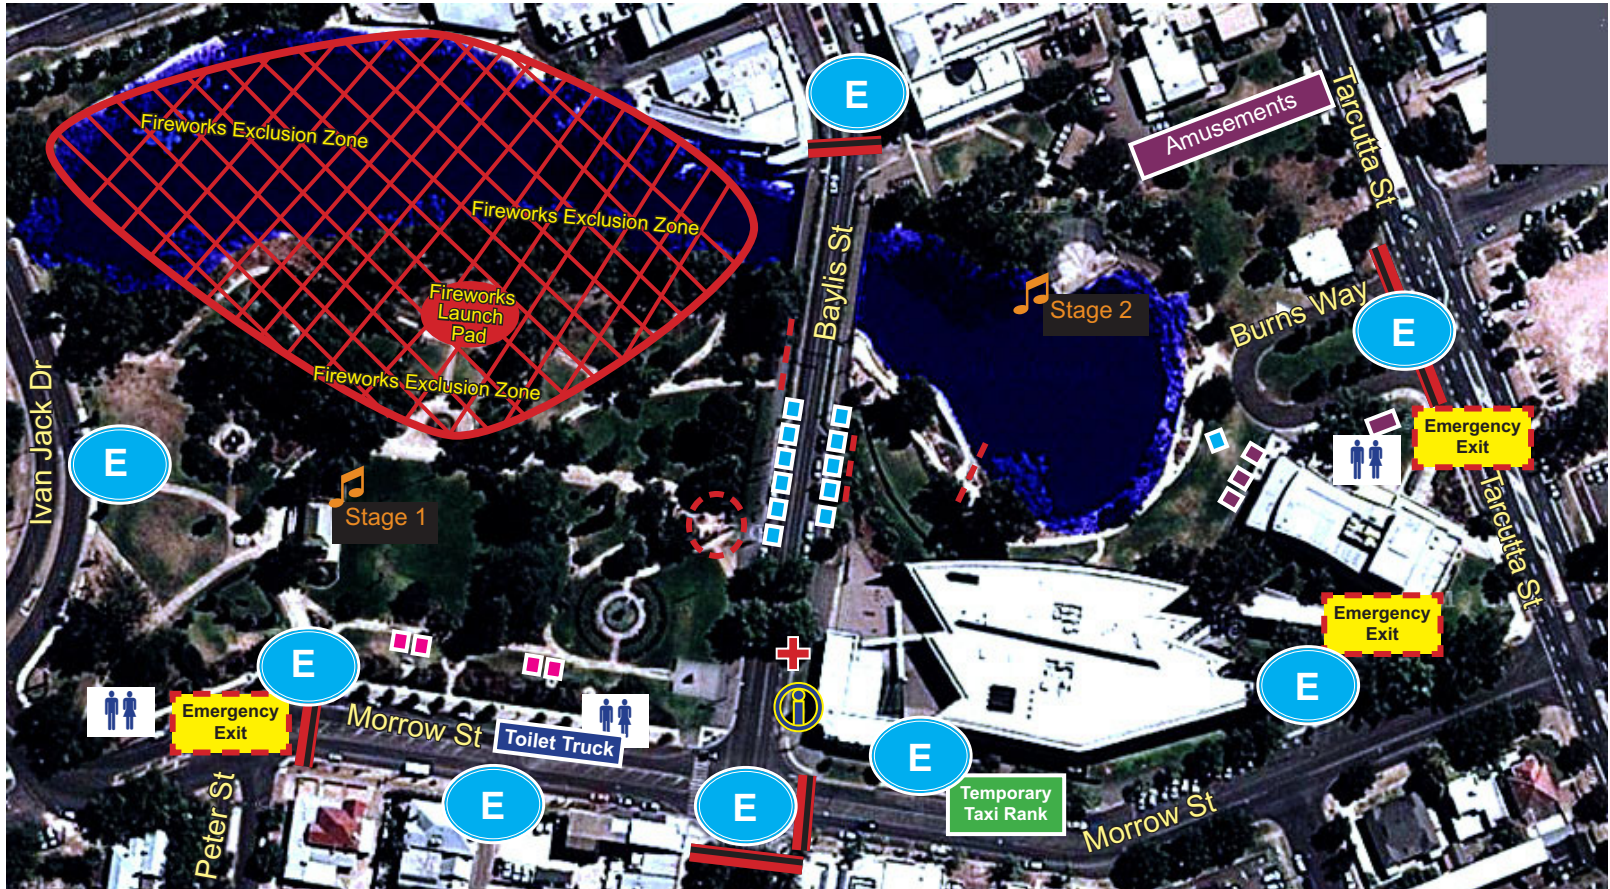

## WAGGA LIVE NEW YEAR'S EVE EVENT Site Map

### Key

- + First Aid
- i Information Tent
- Food Stalls
- Marquee Area
- ♫ Stage
- - - Temporary Fencing
- Children's Amusements & Activities
- Road Block
- E Entrances
- ♫ Toilets

SPONSORED BY

**6pm-Midnight  
Wollundry & Victory Memorial Gardens**