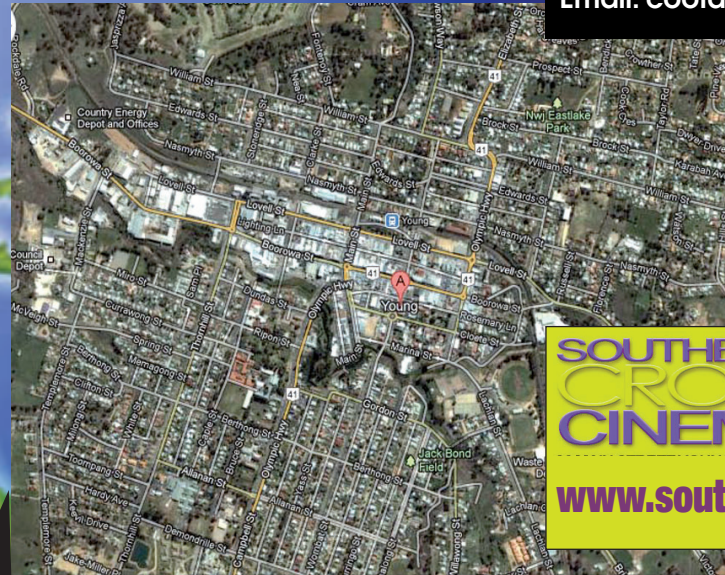

Job Centre AUSTRALIA
Job Centre Australia, 2B Campbell St, Young
Ph: 6382 3222 | www.jobcentreaustralia.com.au

NATIVE BOTANICAL
phone 6382 1586
Web: nativebotanical.com.au
Email: coota@nativebotanical.com.au

SOUTHERN CROSS CINEMA
Phone: (02) 6382 1000
southerncrosscinema@bigpond.com
www.southerncrosscinema.org

THE STABLES DAY SPA
6382 7887 • thestablesdayspa.com.au

South-West Regional Library
For your information, communication, recreation, education
★ INTERNET ACCESS AVAILABLE ★
★ WIFI HOTSPOT ★ eBOOKS ★
Lynch Street, Young Phone: 6382 1886
swrls@young.nsw.gov.au
www.swrls.nsw.gov.au

YOUNG MOTORS
4 Wombat Street Young NSW 2594
Ph: 02-63821903 • Fax: 02-63824656
www.youngmotors.net.au
James Clifford-Dealer Principal

Jaycar electronics newsXpress
AUTHORISED STOCKIST
www.jaycar.com www.newsxpress.com.au
newsXpress Young
Phone: 02 6382 1201

allied insurance brokers
Authorised Representative No. 425431
www.alliedib.com.au
info: 1300797637