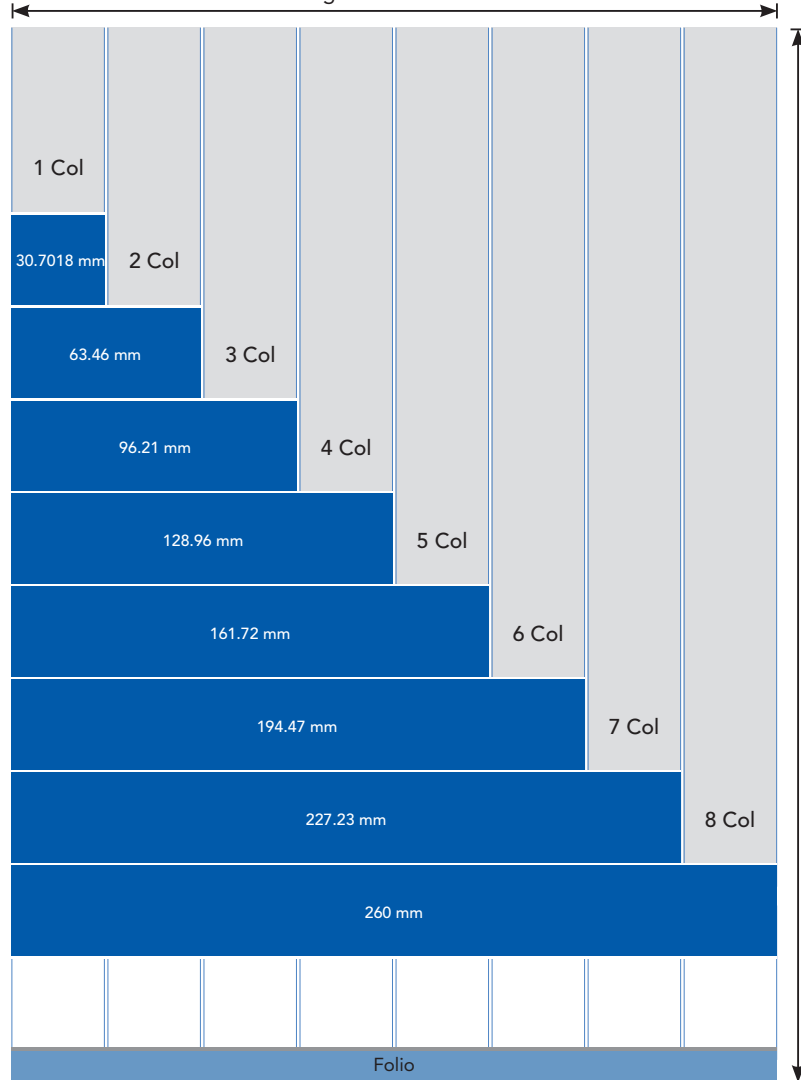

Rate Card 17/18 (M-F)

Put your message everywhere your customers are!

T11 & MREC \$582.23	T21 & MREC \$1,026.96	T12 & MREC \$1,026.96	T31 & MREC \$1,471.69	T22 & MREC \$1,916.42	T41 & MREC \$1,916.42	T14 & MREC \$1,916.42	T51 & MREC \$2,361.15
T32 & MREC \$2,805.88	T23 & MREC \$2,805.88	T24 & MREC \$3,764.09	T42 & MREC \$3,764.09	T81 & MREC \$3,764.09	T52 & MREC \$4,653.55	T43 & MREC \$5,543.01	T34 & MREC \$5,543.01
T44 & MREC \$7,390.68	T82 & MREC \$7,390.68	T63 & MREC \$8,280.14	T83* & MREC \$11,086.02	T64* & MREC \$11,086.02	T74* & MREC \$12,864.94	T84 & MREC \$14,643.86	T88 & MREC \$28,875.22

Bundle Brackets

Modules	Ad Impressions
1-7	5,000
8-15	7,500
16-23	10,000
24+	15,000

Rate Card 17/18 (Sat)

Put your message everywhere your customers are!

T11 & MREC \$684.19	T21 & MREC \$1,230.87	T12 & MREC \$1,230.87	T31 & MREC \$1,777.56	T22 & MREC \$2,324.25	T41 & MREC \$2,324.25	T14 & MREC \$2,324.25	T51 & MREC \$2,870.93
T32 & MREC \$3,417.62	T23 & MREC \$3,417.62	T24 & MREC \$4,579.74	T42 & MREC \$4,579.74	T81 & MREC \$4,579.74	T52 & MREC \$5,673.11	T43 & MREC \$6,766.49	T34 & MREC \$6,766.49
T44 & MREC \$9,021.98	T82 & MREC \$9,021.98	T63 & MREC \$10,115.35	T83* & MREC \$13,532.97	T64* & MREC \$13,532.97	T74* & MREC \$15,719.72	T84 & MREC \$17,906.46	T88 & MREC \$35,400.42

Bundle Brackets

Modules	Ad Impressions
1-7	5,000
8-15	7,500
16-23	10,000
24+	15,000

Classifieds Display Sizes

Total Image Area - Width 260mm

Special Position Loading

Page 1	100%
Page 2	30%
Page 3	40%
Page 5	30%
Page 7	30%
Page 9, 11	30%
Back Page	30%
Page 4, 6, 8, 10	25%

Classifieds Rates

Lineage	\$7.54 per line - minimum 4 lines
---------	-----------------------------------

Classifieds Column Specs

Column = 30.7018 mm
Gutter = 2.0526 mm

Rules

- Discount rates can't be combined
- Any unique ad positions need to be authorised by a business manager
- Any unsold premium positions are laid out at our discretion