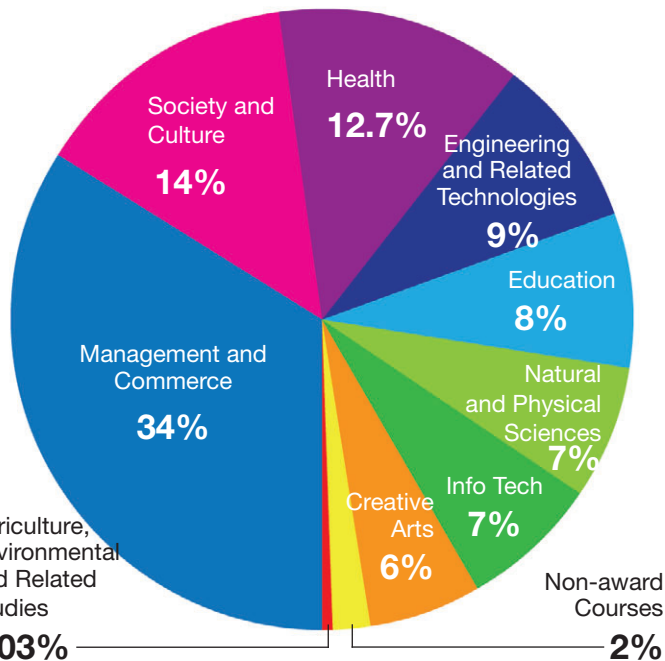

# UNIVERSITY OF WOLLONGONG 2014 SNAPSHOT

**Australian citizen**  
17,721

**NZ citizen**  
86

**Other domestic**  
399

**Temporary entry permit**  
5,606

**Other overseas**  
7,583

**TOTAL**  
**31,395**

(Growth of 2.75% from 2013)

## ALL STUDENTS - FIELDS OF EDUCATION