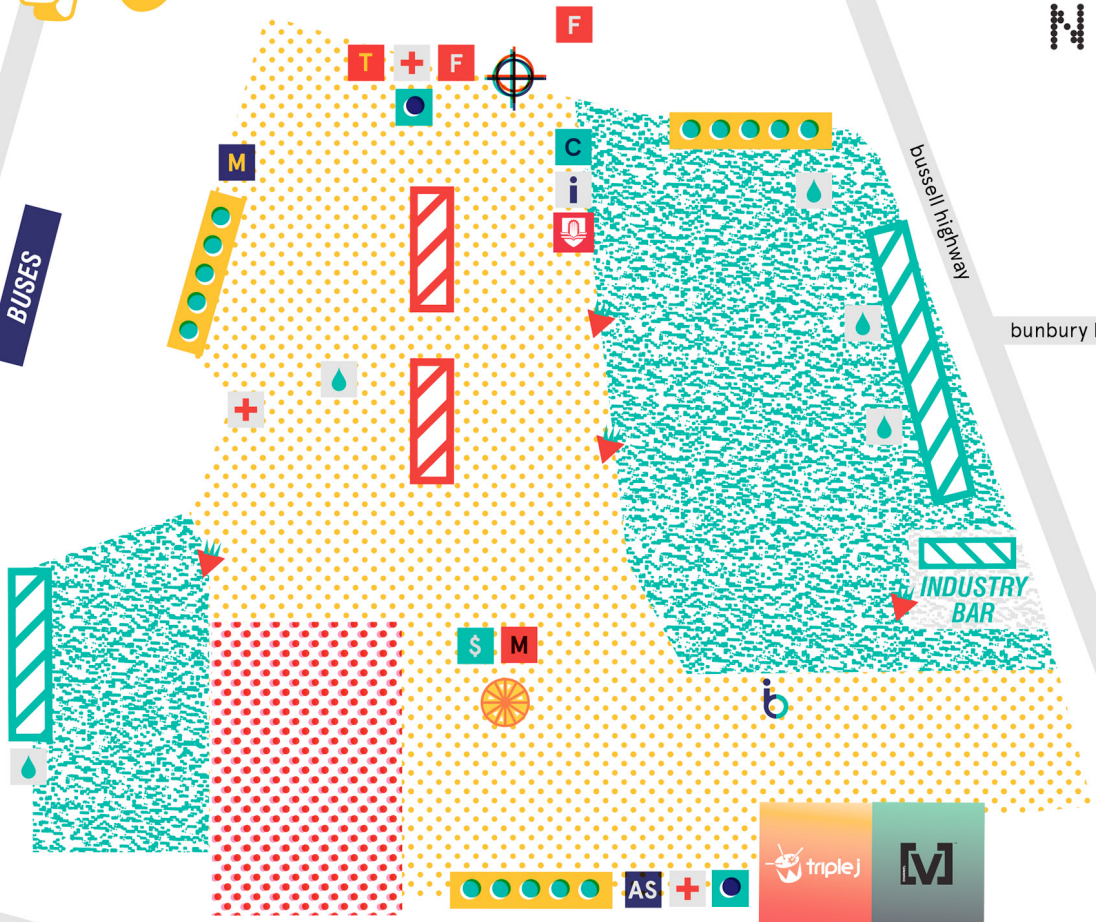

EVENT PARKING

HAY PARK, BUNBURY WA

↑
DROPOFF / PICKUP POINT

↑
EVENT PARKING (TURF CLUB)

BUNBURY

parade road

BUSES

bussell highway

bunbury bypass

SAT.
11 MAY 2013

| | | |
|--|------------------------|--------------------------|
| GENERAL AREA | TRIPLE J STAGE | ATM |
| LICENSED AREA | CHANNEL M UDDER STAGE | YEAH ARTIST SIGNING TENT |
| MOOLIN ROUGE | BAR ENTRY / EXIT | TICKET BOX |
| INDUSTRY BAR | ACROD VIEWING PLATFORM | CLOAK ROOM |
| TOILETS | RIDE | WATER |
| FOOD STALLS | RED FROGS | FIRST AID |
| BAR | MERCHANDISE | HEADSPACE HELPDESK |
| MAIN ENTRANCE | MOOTOWN STAGE | ACROD TOILET |
| MURDOCH'S SILENT DISCO, PHOTO BOOTH, FACE & BODY ART | | |