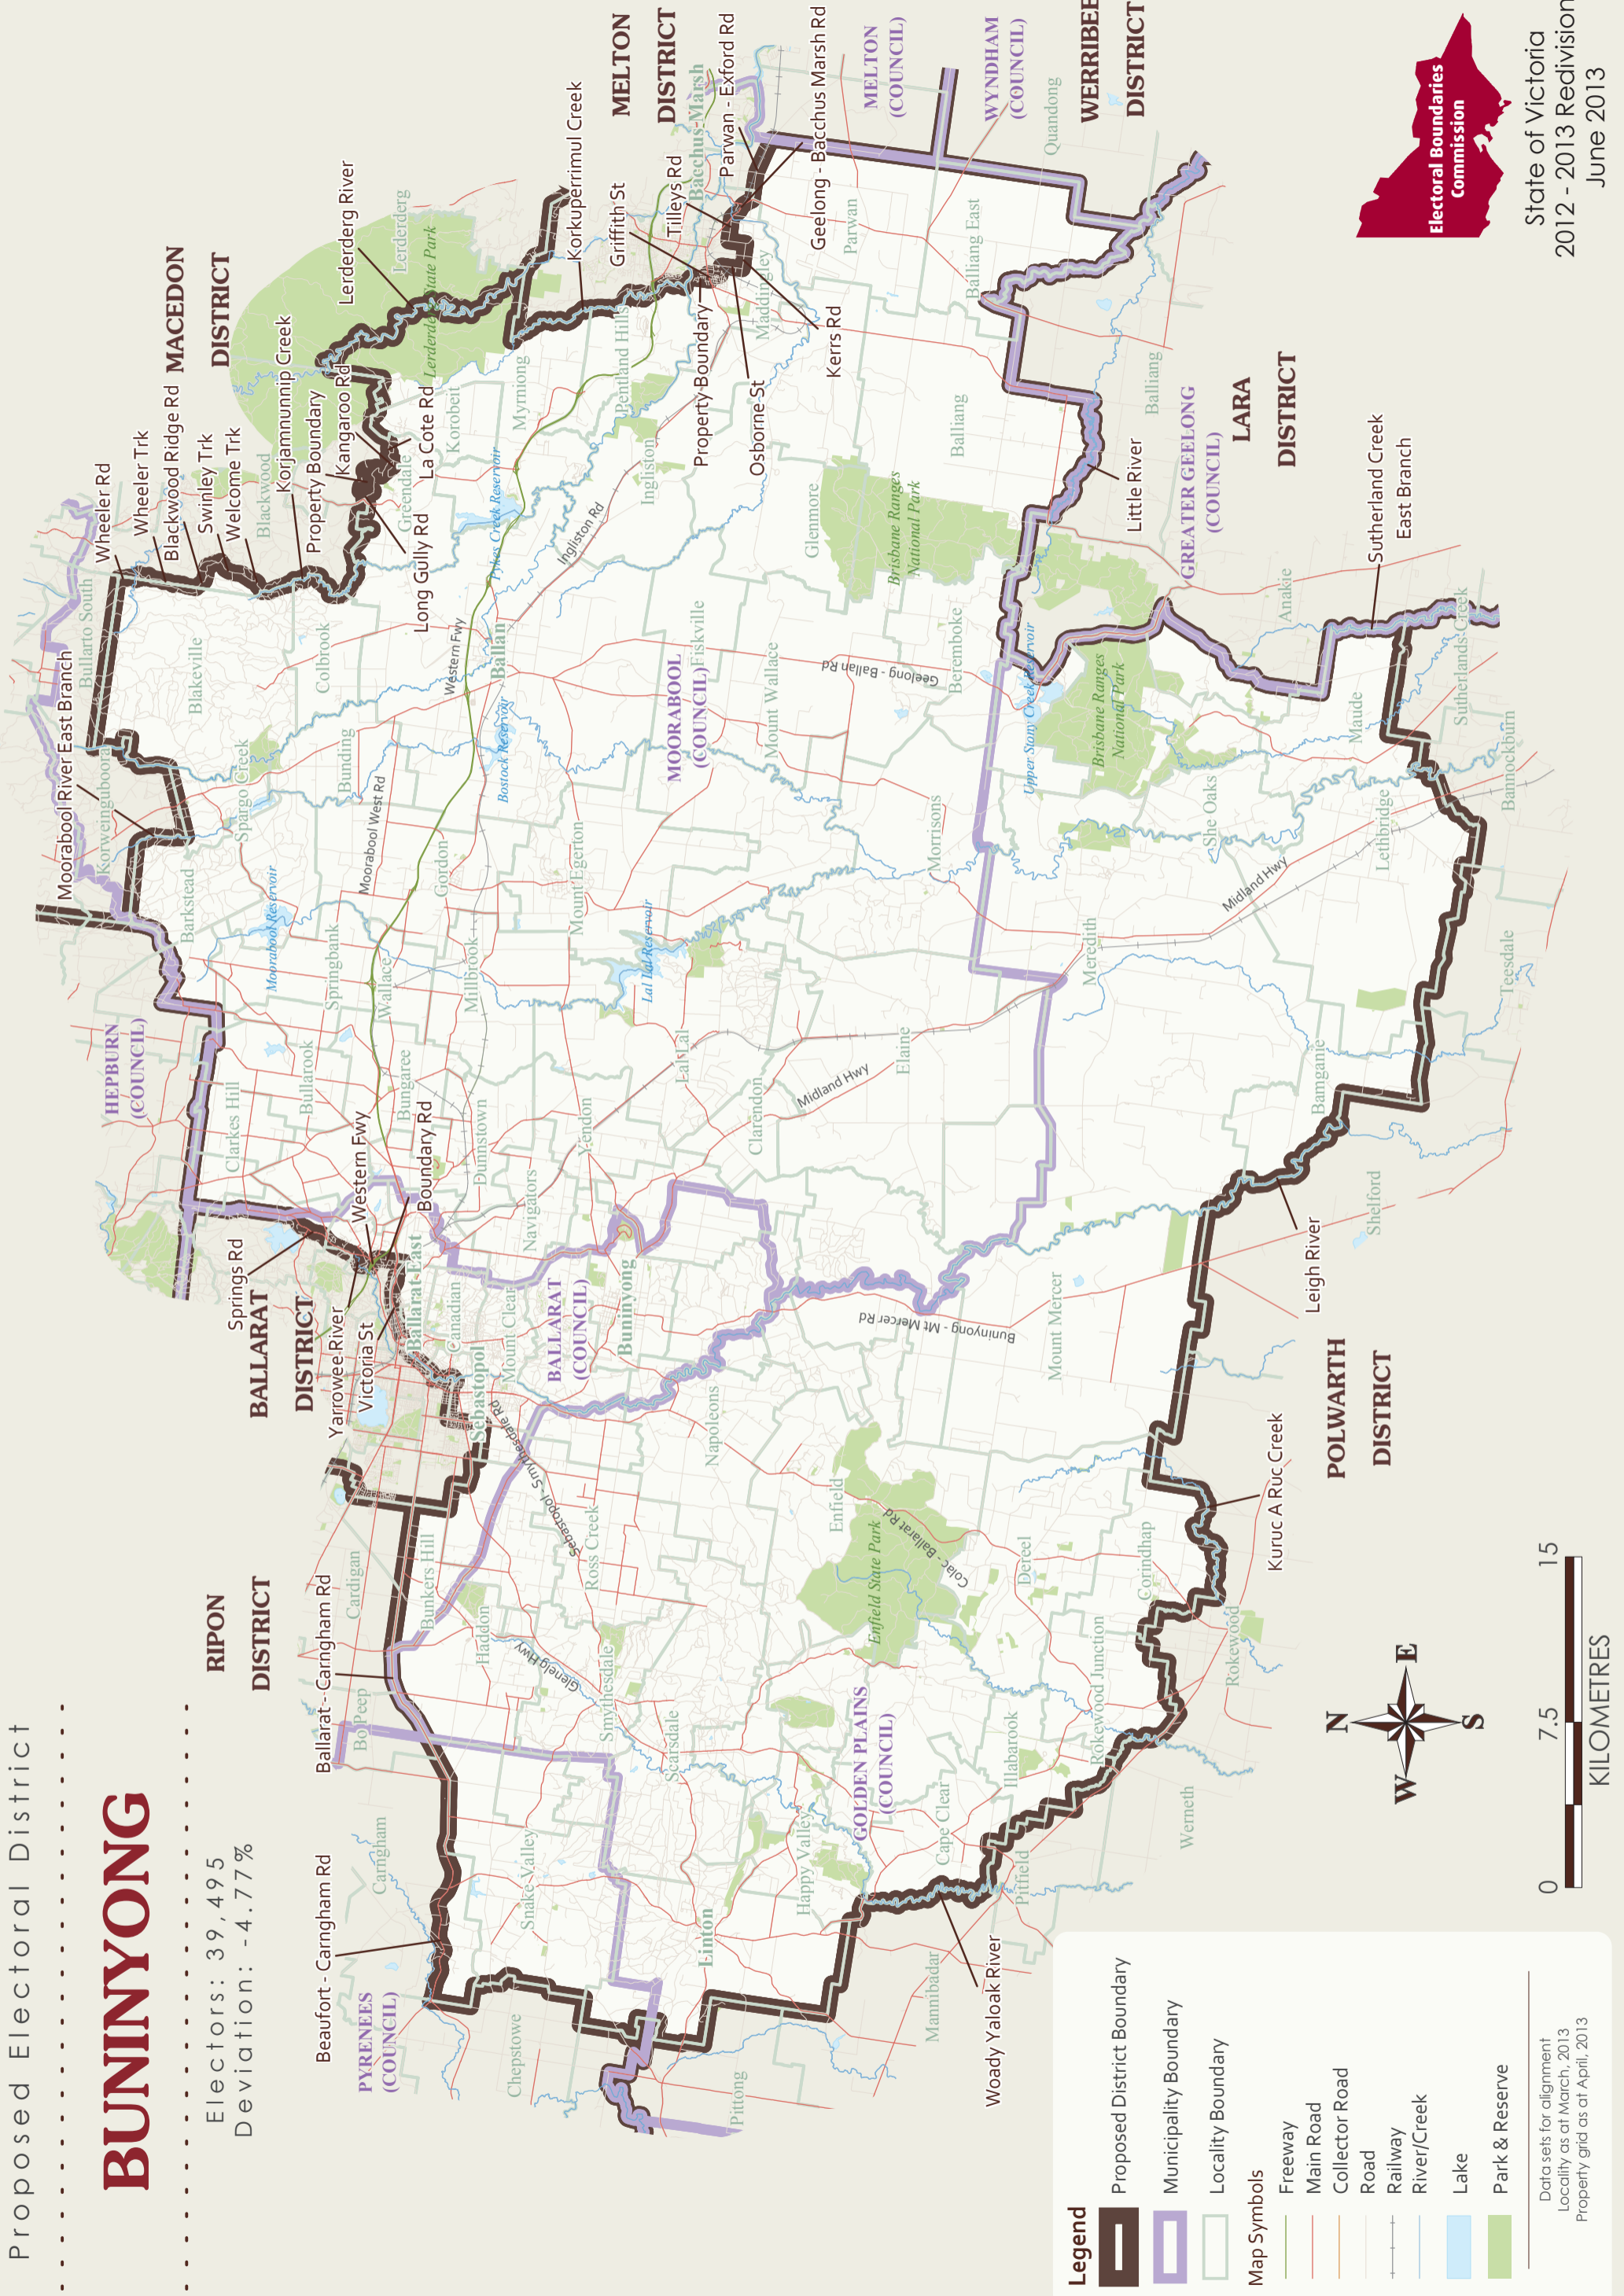

Proposed Electoral District

# BUNINYONG

Electors: 39,495  
Deviation: -4.77%

**Legend**

- Proposed District Boundary
- Municipality Boundary
- Locality Boundary

**Map Symbols**

- Freeway
- Main Road
- Collector Road
- Road
- Railway
- River/Creek
- Lake
- Park & Reserve

Data sets for alignment  
Locality as at March, 2013  
Property grid as at April, 2013