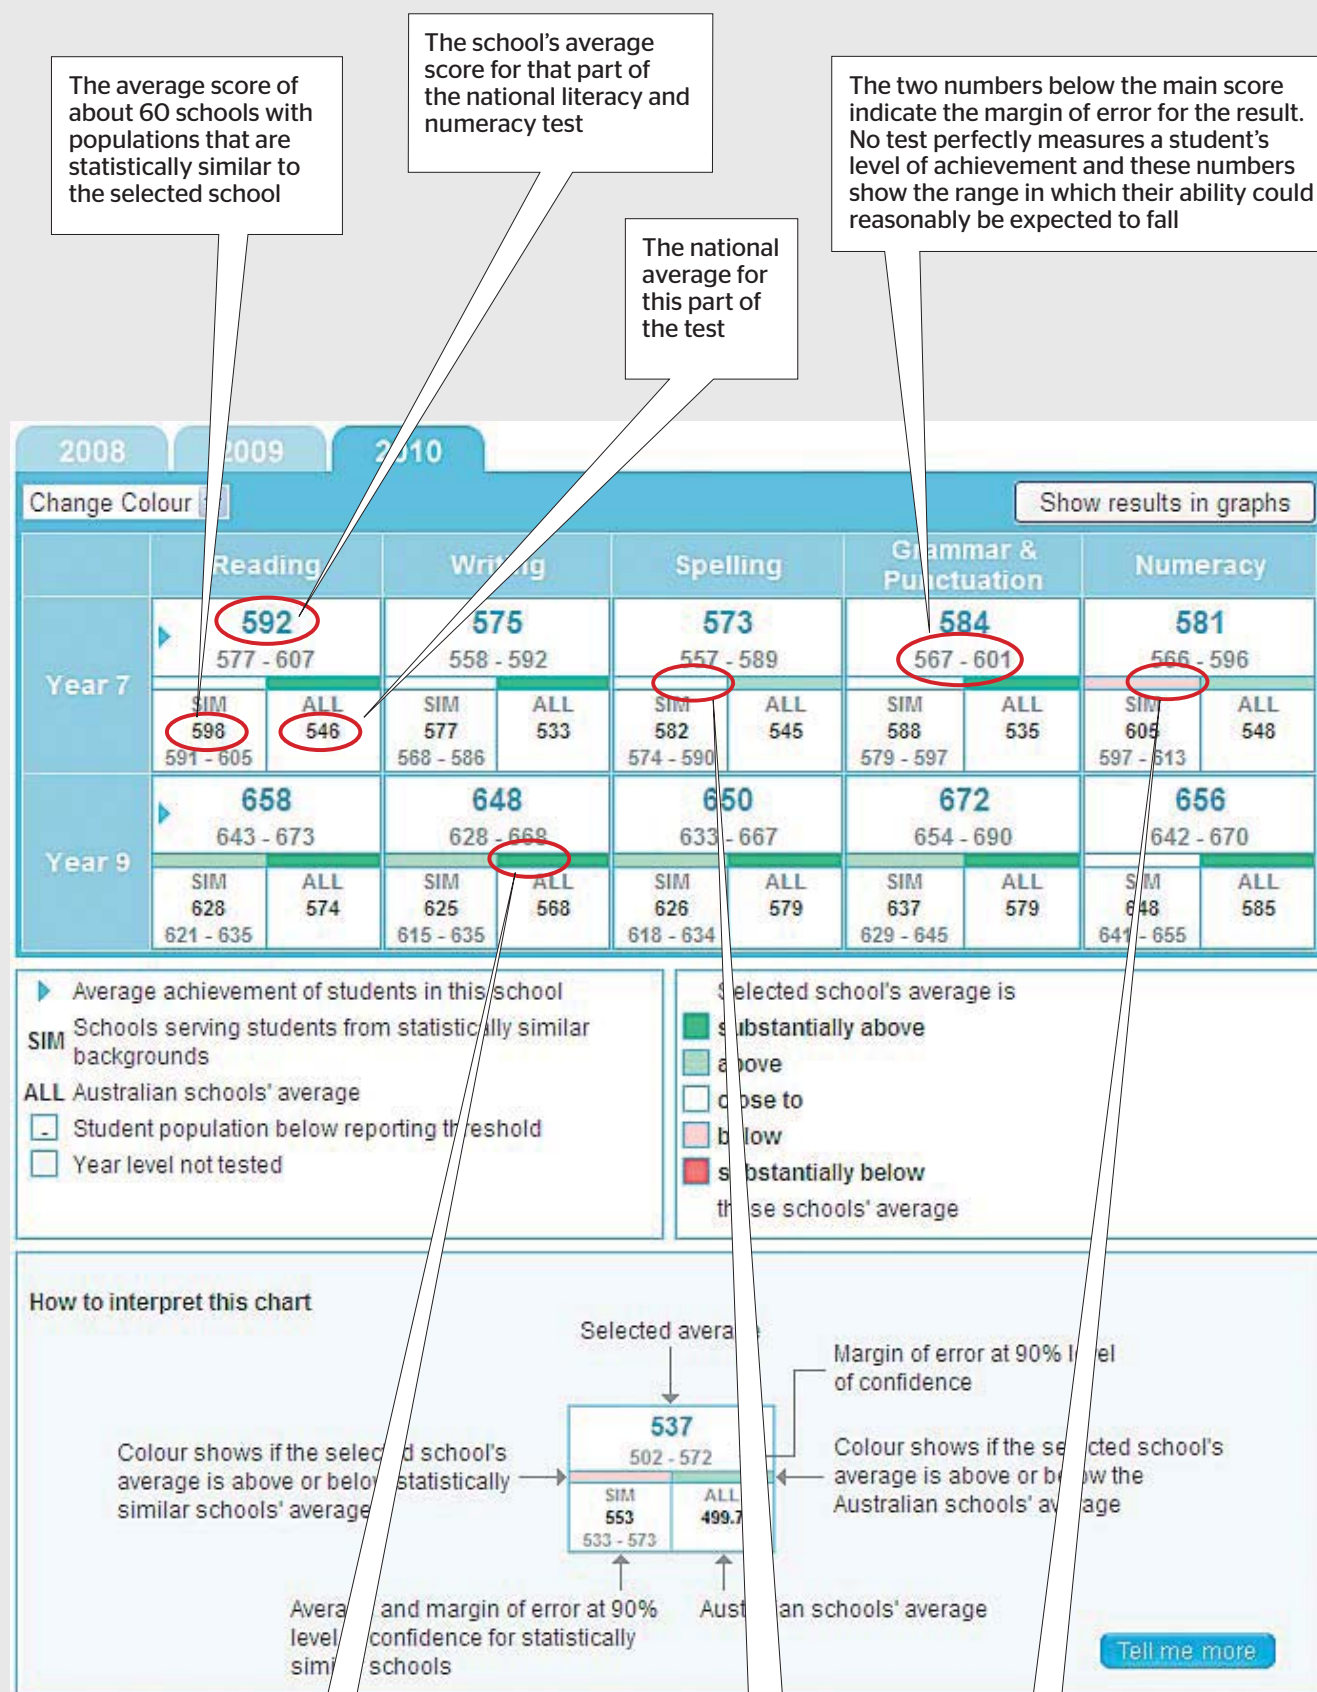

In Friday's Canberra Times we published the rankings and scores of ACT schools broken down into five categories: reading; writing; spelling; grammar and punctuation and numeracy.

In Saturday's Canberra Times, we publish separate tables of which ACT schools are punching above their weight by performing significantly better than similar schools.

Meanwhile, more information on how each school performed in comparison to the 60 most-similar schools in the country is available on the My School website – www.myschool.edu.au.

Almost 10,000 schools can be found on the website by their name, suburb, town or postcode.

Each school has its own set of pages including basic data about the school, such as the range of years taught, number of students, attendance rates, number of teachers and percentage of indigenous students and of those who speak English as a second language. The school's National Assessment Program – Literacy and Numeracy results for years 3, 5, 7 and 9 are broken down into the categories of reading, writing, spelling, grammar and punctuation and numeracy.

These are the results that have been reproduced in The Canberra Times.

What the numbers on the website mean