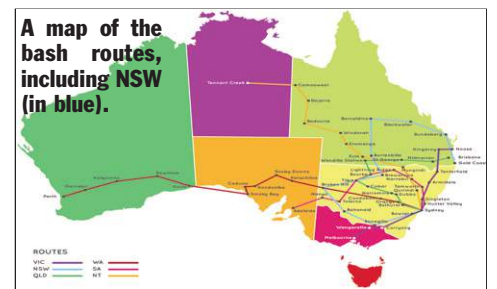

They will stay overnight in Bundaberg, Blackwater, Barcardine, Cunnamulla, Brewarrina, Broken Hill, Balranald, Bowral and finish at Busby's Bore (Centennial Park, Sydney).

Mrs Estens said this year Variety will mark 30 years of bashing around Australia.

This year is a national bash and NSW will be the host to every state and territory.

Over 550 cars are expected to travel across the Sydney Harbour Bridge on Sunday, August 17.

Mrs Estens has said anyone in Sydney

that weekend is invited to view the finish at Moore Park car park (opposite the Hordern Pavilion) at 11am.

"This will be lots of fun to watch, just like a huge, colourful travelling circus," she said.

"We love being unofficial ambassadors for Moree and promoting rural and regional Australia as we drive the miles for the smiles to help less fortunate Australian children."