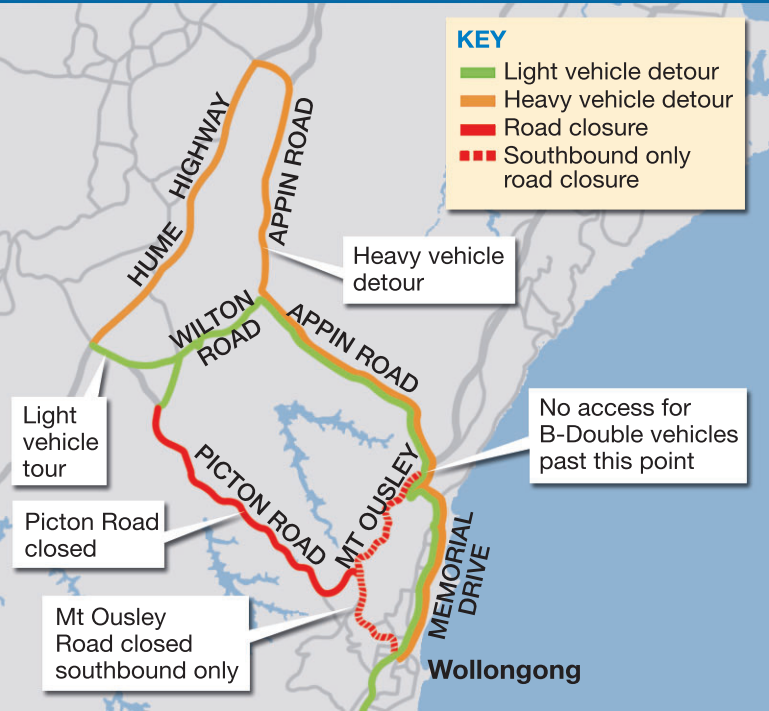

ROAD CLOSURES: Picton Rd & Mt Ousley Rd

KEY

- Light vehicle detour
- Heavy vehicle detour
- Road closure
- Southbound only road closure

Light vehicle tour

Picton Road closed

Mt Ousley Road closed southbound only

Heavy vehicle detour

No access for B-Double vehicles past this point

Wollongong